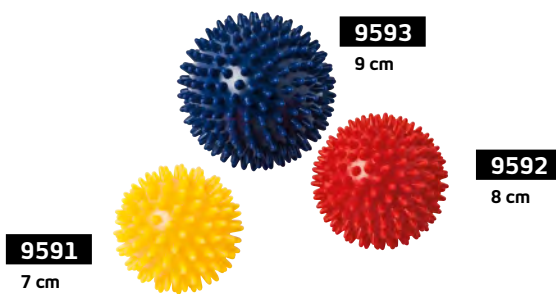

Igel-Noppenball. Massage ball.

9591

Ball-Durchmesser: Ca. 7 cm (gelb).
Diameter of ball: Approx. 7 cm (yellow).

9592

Ball-Durchmesser: Ca. 8 cm (rot).
Diameter of ball: Approx. 8 cm (red).

9593

Ball-Durchmesser: Ca. 9 cm (blau).
Diameter of ball: Approx. 9 cm (blue).