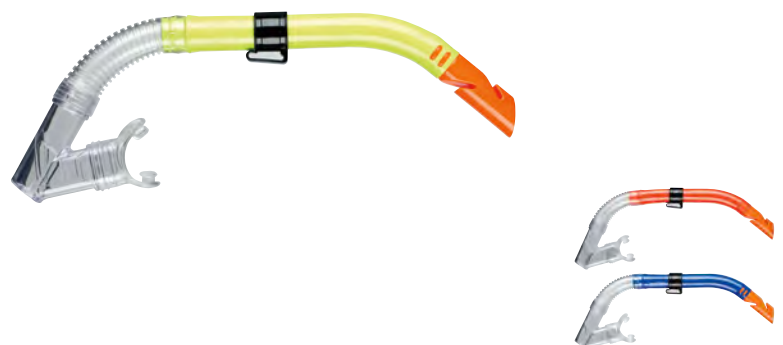

MATERIAL: Mundstück und Rohr: Polyvinyl Mouth piece and Tube: Polyvinyl

COLOURS:

2
gelb
yellow

5
rot
red

6
blau
blue

PRODUCT OVERVIEW

KIDS: 99032

Set PULA 4+