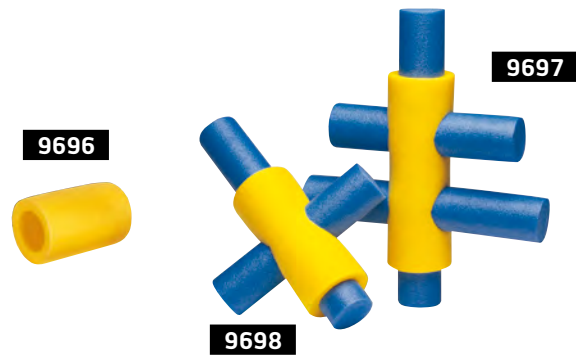

9696, 9697, 9698

Connector

Pool-Nudel-Verbinder. Lieferung ohne Pool-Nudeln. Pool noodle connector. Delivery does not include pool noodles.

MATERIAL: Geschlossenzelliger PE-Schaum
Closed cell PE foam

9696

Nudel-Verbinder. 2-Loch. Noodle connector. 2 holes.

9698

Nudel-Verbinder. 4-Loch. Noodle connector. 4 holes.

9697

Nudel-Verbinder. 6-Loch. Noodle connector. 6 holes.