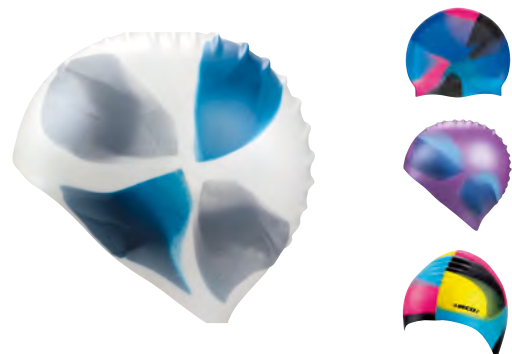

ADULTS: 7391

Silicone Cap Multi Coloured

Silikon-Schwimmhaube. Silicone swimming cap.

MATERIAL: Silikon Silicone

PACKAGE UNIT: 12

COLOURS:

199 weiß/bunt white/multi coloured	699 blau/bunt blue/multi coloured	7799 lila/bunt purple/multi coloured	990 schwarz/bunt black/multi coloured