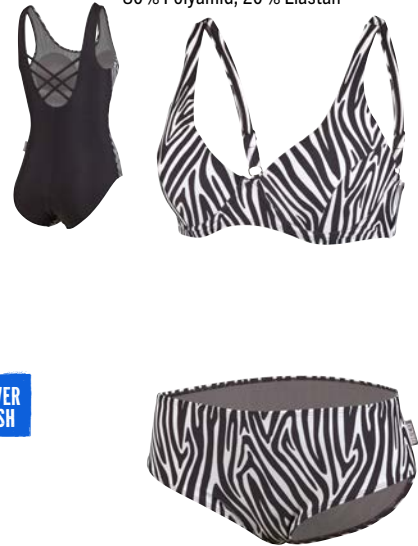

345 SWIMSUIT CLASSIC STRAPS
36-48 C-CUP COMFORT FIT
10 weiß/schwarz white/black

123 BIKINI CLASSIC
38-48 C-CUP COMFORT FIT
10 weiß/schwarz white/black

BUTTERFLY

Badeanzug mit geraffter Brustpartie | Mittelhoher Beinausschnitt | 80% Polyamid, 20% Elastan Swimsuit with a gathered bust | Medium leg cut | 80% polyamide, 20% elastane