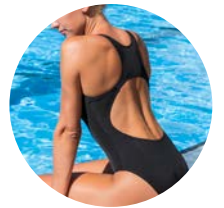

MAXPOWER STEADY

Sport-Badeanzug | Sehr enge Passform | Ringerrücken | Cut-out | Mittelhoher Beinausschnitt | 100 % Polyester
Sports swimsuit | Very tight fit | Racerback | Cut-out | Medium high leg cut | 100 % polyester

MAXPOWER STREAMLINE

Sport-Badeanzug | Ringerrücken | Cut-out | Seitliche Einsätze | Mittelhoher Beinausschnitt | 80 % Polyamid, 20 % Elastan
Sports swimsuit | Racerback | Cut-out | Side panels | Medium high leg cut | 80 % polyamide, 20 % elastane

6747 SWIMSUIT MAXPOWER STREAMLINE
36-44 TIGHT FIT
60 schwarz/blau black/blue

6747 SWIMSUIT MAXPOWER STREAMLINE
36-44 TIGHT FIT
50 rot/schwarz red/black

6747 SWIMSUIT MAXPOWER STREAMLINE
36-44 TIGHT FIT
333 schwarz/koralle black/coral