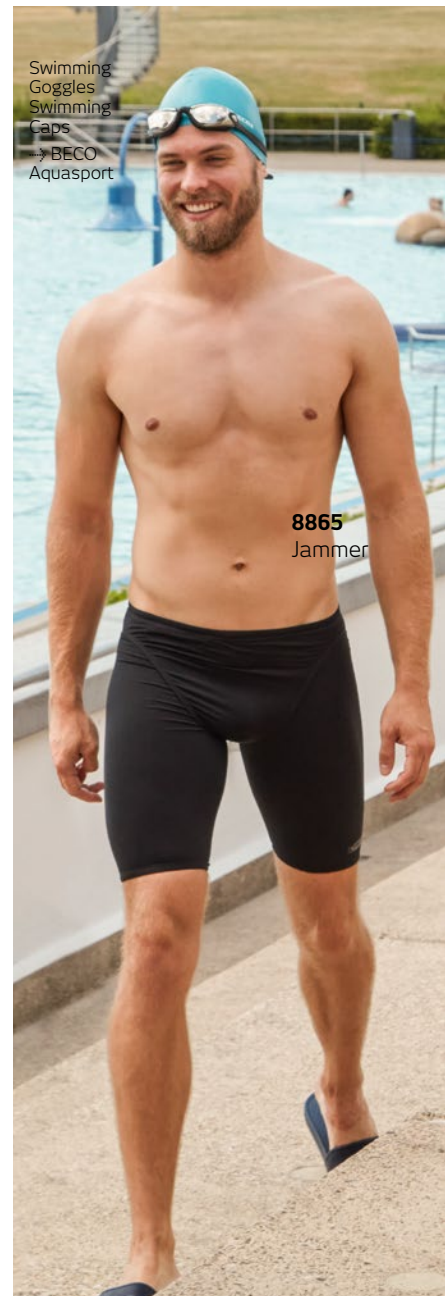

Matching Shorts → 42

8866
Swim Brief

4-9
0 schwarz black
6 blau blue
7 marine navy

8865
Jammer

4-9
0 schwarz black
6 blau blue
7 marine navy

Swimming
Goggles
Swimming
Caps
→ BECO
Aquasport

8865
Jammer

SHORTS | MEN